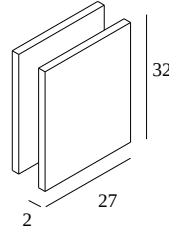

SLM26L - END CAP SET

23358 0320 B

AVAILABLE IN

BLACK 23358 0320 B

WHITE 23358 0320 W

[View on website](#)

General info

| | |
|--------------------|--------------|
| LOCATION | indoor |
| WEIGHT (KG) | 0.1 |
| INFORMATION | SET OF 2 PCS |

Electrical info

| | |
|---------------------|----|
| CERTIFICATES | UL |
|---------------------|----|

WHERE USED

23358 0000 SLM26L - PROFILE

23358 0010 SLM26L - PROFILE 1m

23358 0020 SLM26L - PROFILE 2m

23358 0030 SLM26L - PROFILE 3m